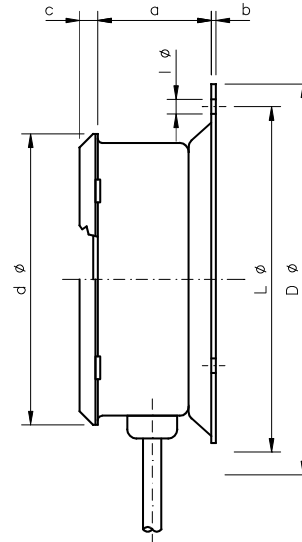

Ижевск (3412)26-03-58
Иркутск (395)279-98-46
Казань (843)206-01-48
Калининград (4012)72-03-81
Калуга (4842)92-23-67
Кемерово (3842)65-04-62
Киров (8332)68-02-04
Краснодар (861)203-40-90
Красноярск (391)204-63-61
Курск (4712)77-13-04
Липецк (4742)52-20-81

Магнитогорск (3519)55-03-13
Москва (495)268-04-70
Мурманск (8152)59-64-93
Набережные Челны (8552)20-53-41
Нижний Новгород (831)429-08-12
Новокузнецк (3843)20-46-81
Новосибирск (383)227-86-73
Омск (3812)21-46-40
Орел (4862)44-53-42
Оренбург (3532)37-68-04
Пенза (8412)22-31-16

Пермь (342)205-81-47
Ростов-на-Дону (863)308-18-15
Рязань (4912)46-61-64
Самара (846)206-03-16
Санкт-Петербург (812)309-46-40
Саратов (845)249-38-78
Севастополь (8692)22-31-93
Симферополь (3652)67-13-56
Смоленск (4812)29-41-54
Сочи (862)225-72-31
Ставрополь (8652)20-65-13

Сургут (3462)77-98-35
Тверь (4822)63-31-35
Томск (3822)98-41-53
Тула (4872)74-02-29
Тюмень (3452)66-21-18
Ульяновск (8422)24-23-59
Уфа (347)229-48-12
Хабаровск (4212)92-98-04
Челябинск (351)202-03-61
Череповец (8202)49-02-64
Ярославль (4852)69-52-93

Киргизия (996)312-96-26-47

Россия (495)268-04-70

Казахстан (772)734-952-31

<https://leitenberger.nt-rt.ru/> || bge@nt-rt.ru

02.49 Thermometer in Steel Sheet Case For Surface Mounting with Back Flange

Type	a	b	c	d	D	L	L
1060 HBR/fs	26	0,9	4	64	86	3,6	75
1080 HBR/fs	26	0,9	4	84	110	3,6	95
1100 HBR/fs	28	0,9	8	105	132	4,5	116

1. Case: Steel sheet plastic coated, light grey
   Mounting: Surface mounting with back flange
   Window: Glass, clear, temperature resistant up to 65°C
   Front ring: NG 52, 60, 80 and 160 - chromed
   NG 100 - bezel chromed
   Measuring System: single soft bourdon spring (370) system, without bimetal compensation with back adjustment
   Scale: White with black prints
   Scale length: Approx. 240°
   Graduation: 1°, 2°, 5°, 10° depending on range
   Range: Between -80 ... +380 °C
   Accuracy: ± 3% at 23°C ambient temperature
   Pointer: Black
   Capillary connection: Bottom
   Protection: IP 54 according DIN EN 60529 / IEC 529
   Options: - customized dial, coloured scale
   - drag pointer
   - case in black