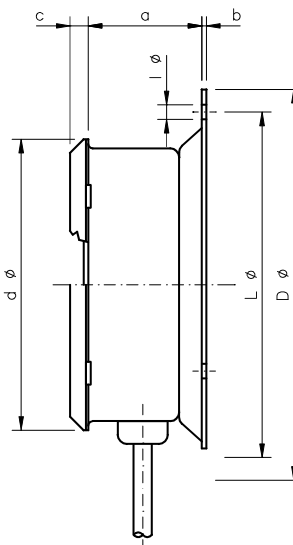

Ижевск (3412)26-03-58
Иркутск (395)279-98-46
Казань (843)206-01-48
Калининград (4012)72-03-81
Калуга (4842)92-23-67
Кемерово (3842)65-04-62
Киров (8332)68-02-04
Краснодар (861)203-40-90
Красноярск (391)204-63-61
Курск (4712)77-13-04
Липецк (4742)52-20-81

Магнитогорск (3519)55-03-13
Москва (495)268-04-70
Мурманск (8152)59-64-93
Набережные Челны (8552)20-53-41
Нижний Новгород (831)429-08-12
Новокузнецк (3843)20-46-81
Новосибирск (383)227-86-73
Омск (3812)21-46-40
Орел (4862)44-53-42
Оренбург (3532)37-68-04
Пенза (8412)22-31-16

Пермь (342)205-81-47
Ростов-на-Дону (863)308-18-15
Рязань (4912)46-61-64
Самара (846)206-03-16
Санкт-Петербург (812)309-46-40
Саратов (845)249-38-78
Севастополь (8692)22-31-93
Симферополь (3652)67-13-56
Смоленск (4812)29-41-54
Сочи (862)225-72-31
Ставрополь (8652)20-65-13

Сургут (3462)77-98-35
Тверь (4822)63-31-35
Томск (3822)98-41-53
Тула (4872)74-02-29
Тюмень (3452)66-21-18
Ульяновск (8422)24-23-59
Уфа (347)229-48-12
Хабаровск (4212)92-98-04
Челябинск (351)202-03-61
Череповец (8202)49-02-64
Ярославль (4852)69-52-93

Киргизия (996)312-96-26-47

Россия (495)268-04-70

Казахстан (772)734-952-31

<https://leitenberger.nt-rt.ru/> || bge@nt-rt.ru

02.48 Thermometer in Steel Sheet Case For Surface Mounting with Back Flange

Type	a	b	c	d	D	I	L
1060 HBR/f	26	0,9	4	64	86	3,6	75
1080 HBR/f	26	0,9	4	84	110	3,6	95
1100 HBR/f	28	0,9	8	105	132	4,5	116

Case: Steel sheet plastic coated, light grey
Mounting: Surface mounting with back flange
Window: Glass, clear, temperature resistant up to 65°C
Front ring: NG 52, 60, 80 and 160 - chromed
NG 100 - bezel chromed
Measuring System: single bourdon spring system, without bimetal compensation
with back adjustment
Scale: White with black prints
Scale length: Approx. 270 °
Graduation: 1°, 2°, 5°, 10° depending on range
Range: Between -80 ... +380 °C
Accuracy: ± 2% at 23°C ambient temperature
Pointer: Black
Capillary connection: Bottom
Protection: IP 54 according DIN EN 60529 / IEC 529

Options:
- customized dial, coloured scale
- drag pointer
- case in black