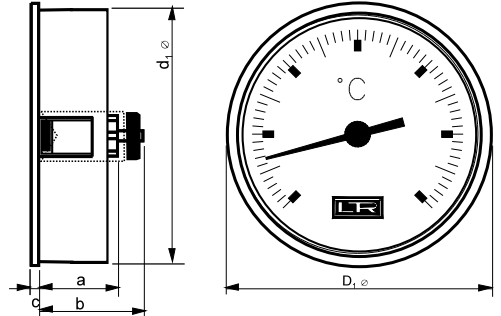

Ижевск (3412)26-03-58
Иркутск (395)279-98-46
Казань (843)206-01-48
Калининград (4012)72-03-81
Калуга (4842)92-23-67
Кемерово (3842)65-04-62
Киров (8332)68-02-04
Краснодар (861)203-40-90
Красноярск (391)204-63-61
Курск (4712)77-13-04
Липецк (4742)52-20-81

Магнитогорск (3519)55-03-13
Москва (495)268-04-70
Мурманск (8152)59-64-93
Набережные Челны (8552)20-53-41
Нижний Новгород (831)429-08-12
Новокузнецк (3843)20-46-81
Новосибирск (383)227-86-73
Омск (3812)21-46-40
Орел (4862)44-53-42
Оренбург (3532)37-68-04
Пенза (8412)22-31-16

Пермь (342)205-81-47
Ростов-на-Дону (863)308-18-15
Рязань (4912)46-61-64
Самара (846)206-03-16
Санкт-Петербург (812)309-46-40
Саратов (845)249-38-78
Севастополь (8692)22-31-93
Симферополь (3652)67-13-56
Смоленск (4812)29-41-54
Сочи (862)225-72-31
Ставрополь (8652)20-65-13

Сургут (3462)77-98-35
Тверь (4822)63-31-35
Томск (3822)98-41-53
Тула (4872)74-02-29
Тюмень (3452)66-21-18
Ульяновск (8422)24-23-59
Уфа (347)229-48-12
Хабаровск (4212)92-98-04
Челябинск (351)202-03-61
Череповец (8202)49-02-64
Ярославль (4852)69-52-93

Киргизия (996)312-96-26-47

Россия (495)268-04-70

Казахстан (772)734-952-31

<https://leitenberger.nt-rt.ru/> || bge@nt-rt.ru

02.22
Thermometer in ABS-Case
- 3 possibilities to mount -

Type	1052 K3	1060 K3	1080 K3	1100 K3
a	23	23	23	17
b	33	33	33	29
c	3	3	3	8
d₁	52	60	80	98
D₁	57,5	65,5	84	103
Klemm- bügel	55 x 26	65 x 26	84 x 26	104x26

Type	1052 K3	1060 K3	1080 K3	1100 K3
e	3	3	3	3
f	25	25	25	25
D₂	80	80	105	132
D₃	55	63	83	103
l	4,5	4,5	4,5	4,5
L	74	74	96	116

1. Case: ABS black or white, temperature resistant up to +80°C
2. Mounting: 3 possibilities to mount: Frontpanelmounting with integrated spring clips or with 3-hole front flange or wallmounting with back flange
3. Window: PVC clear, temperature resistant up to +65°C
4. Measuring System: Single bourdon spring system without bimetal compensation with back adjustment
5. Scale: White with black prints
6. Scale length: Approx 225 °
7. Graduation: 1°, 2°, 5°, 10° depending on range
8. Range: Between -80 ... +380 °C
9. Accuracy: ± 3% at 23°C ambient temperature
10. Pointer: Black
11. Capillary connection: Back or bottom
12. Protection: IP 54 nach DIN EN 60529 / IEC 529
13. Options:
14. customized dial
    - coloured scale
    - u-clamp
    - available case colours, blew, red, yellow, green
    - frontframe and case ABS chromed
    - bimetal compensation