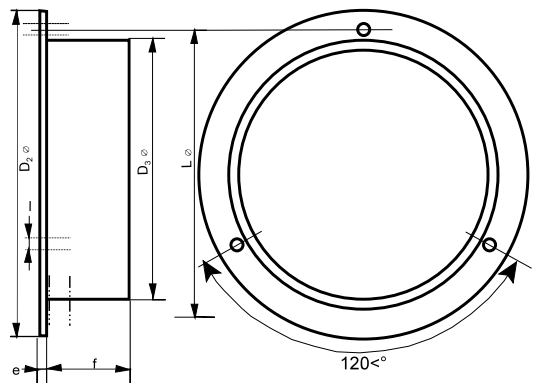

Ижевск (3412)26-03-58
Иркутск (395)279-98-46
Казань (843)206-01-48
Калининград (4012)72-03-81
Калуга (4842)92-23-67
Кемерово (3842)65-04-62
Киров (8332)68-02-04
Краснодар (861)203-40-90
Красноярск (391)204-63-61
Курск (4712)77-13-04
Липецк (4742)52-20-81

Магнитогорск (3519)55-03-13
Москва (495)268-04-70
Мурманск (8152)59-64-93
Набережные Челны (8552)20-53-41
Нижний Новгород (831)429-08-12
Новокузнецк (3843)20-46-81
Новосибирск (383)227-86-73
Омск (3812)21-46-40
Орел (4862)44-53-42
Оренбург (3532)37-68-04
Пенза (8412)22-31-16

Пермь (342)205-81-47
Ростов-на-Дону (863)308-18-15
Рязань (4912)46-61-64
Самара (846)206-03-16
Санкт-Петербург (812)309-46-40
Саратов (845)249-38-78
Севастополь (8692)22-31-93
Симферополь (3652)67-13-56
Смоленск (4812)29-41-54
Сочи (862)225-72-31
Ставрополь (8652)20-65-13

Сургут (3462)77-98-35
Тверь (4822)63-31-35
Томск (3822)98-41-53
Тула (4872)74-02-29
Тюмень (3452)66-21-18
Ульяновск (8422)24-23-59
Уфа (347)229-48-12
Хабаровск (4212)92-98-04
Челябинск (351)202-03-61
Череповец (8202)49-02-64
Ярославль (4852)69-52-93

Киргизия (996)312-96-26-47

Россия (495)268-04-70

Казахстан (772)734-952-31

<https://leitenberger.nt-rt.ru/> || bge@nt-rt.ru

02.22
Thermometer in ABS-Case
- 3 possibilities to mount -

Type	1052 K3	1060 K3	1080 K3	1100 K3
a	23	23	23	17
b	33	33	33	29
c	3	3	3	8
d₁	52	60	80	98
D₁	57,5	65,5	84	103
Klemm- bügel	55 x 26	65 x 26	84 x 26	104x26

Type	1052 K3	1060 K3	1080 K3	1100 K3
e	3	3	3	3
f	25	25	25	25
D₂	80	80	105	132
D₃	55	63	83	103
l	4,5	4,5	4,5	4,5
L	74	74	96	116

1. Case: ABS black or white, temperature resistant up to +80°C
2. Mounting: 3 possibilities to mount: Frontpanelmounting with integrated spring clips or with 3-hole front flange or wallmounting with back flange
3. Window: PVC clear, temperature resistant up to +65°C
4. Measuring System: Single bourdon spring system without bimetal compensation with back adjustment
5. Scale: White with black prints
6. Scale length: Approx 225 °
7. Graduation: 1°, 2°, 5°, 10° depending on range
8. Range: Between -80 ... +380 °C
9. Accuracy: ± 3% at 23°C ambient temperature
10. Pointer: Black
11. Capillary connection: Back or bottom
12. Protection: IP 54 nach DIN EN 60529 / IEC 529
13. Options:
14. customized dial
    - coloured scale
    - u-clamp
    - available case colours, blew, red, yellow, green
    - frontframe and case ABS chromed
    - bimetal compensation