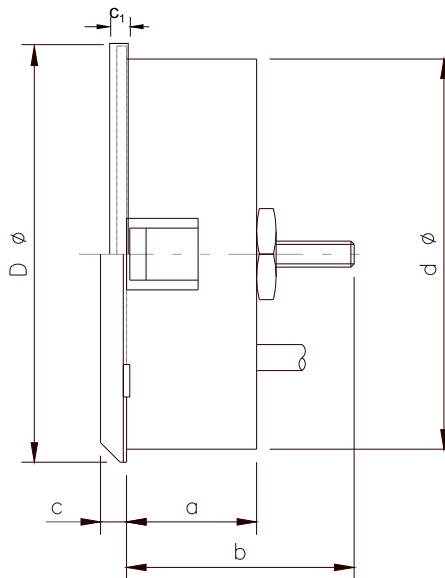

Ижевск (3412)26-03-58
Иркутск (395)279-98-46
Казань (843)206-01-48
Калининград (4012)72-03-81
Калуга (4842)92-23-67
Кемерово (3842)65-04-62
Киров (8332)68-02-04
Краснодар (861)203-40-90
Красноярск (391)204-63-61
Курск (4712)77-13-04
Липецк (4742)52-20-81

Магнитогорск (3519)55-03-13
Москва (495)268-04-70
Мурманск (8152)59-64-93
Набережные Челны (8552)20-53-41
Нижний Новгород (831)429-08-12
Новокузнецк (3843)20-46-81
Новосибирск (383)227-86-73
Омск (3812)21-46-40
Орел (4862)44-53-42
Оренбург (3532)37-68-04
Пенза (8412)22-31-16

Пермь (342)205-81-47
Ростов-на-Дону (863)308-18-15
Рязань (4912)46-61-64
Самара (846)206-03-16
Санкт-Петербург (812)309-46-40
Саратов (845)249-38-78
Севастополь (8692)22-31-93
Симферополь (3652)67-13-56
Смоленск (4812)29-41-54
Сочи (862)225-72-31
Ставрополь (8652)20-65-13

Сургут (3462)77-98-35
Тверь (4822)63-31-35
Томск (3822)98-41-53
Тула (4872)74-02-29
Тюмень (3452)66-21-18
Ульяновск (8422)24-23-59
Уфа (347)229-48-12
Хабаровск (4212)92-98-04
Челябинск (351)202-03-61
Череповец (8202)49-02-64
Ярославль (4852)69-52-93

Киргизия (996)312-96-26-47

Россия (495)268-04-70

Казахстан (772)734-952-31

<https://leitenberger.nt-rt.ru/> || bge@nt-rt.ru

02.12 Thermometer in ABS-Case - Round - For Front Panel Mounting

Type	a	b	c	c₁	d	D
1052 K	20	35	5	3,75	52	57,5
1060 K	20	35	5	3,75	60	65,5
1080 K	23	33	3	3	80	84
1100 K	17	29	-	8	98	106

Case: ABS black or white, temperature resistant up to 80°C
Mounting: Frontpanelmounting with integrated clips
Window: ABS, clear, temperature resistant up to 80°C
Measuring System: Single bourdon spring system, without bi-metal compensation - with back adjustment - hexagon SW 14

Scale: White with black prints
Scale length: ca. 240 °
Graduation: 1°, 2°, 5°, 10° depending on range
Range: Between -80 ... +380 °C
Accuracy: ± 3% at 23°C ambient temperature
Pointer: black
Capillary connection: Back
Protection: IP 54 according DIN EN 60529 / IEC 529

Optionen:

- coloured scale
- u-clamp
- bimetal compensation
- front ring ABS chromed