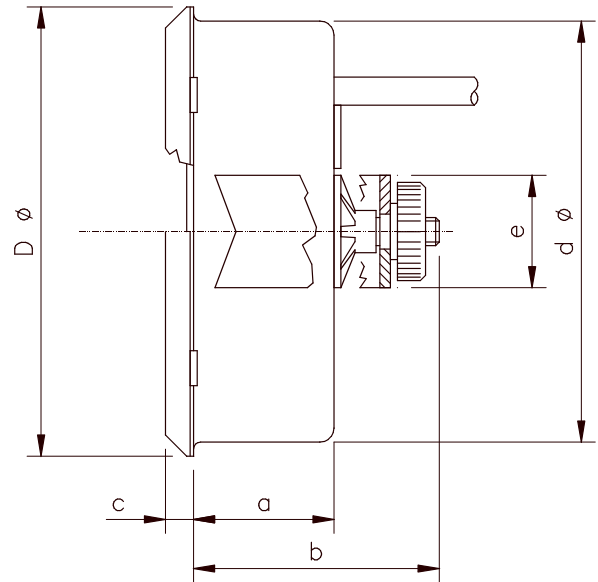

Киргизия (996)312-96-26-47

Россия (495)268-04-70

Казахстан (772)734-952-31

<https://leitenberger.nt-rt.ru/> || bge@nt-rt.ru

02.08

Thermometer in Steel Sheet Case For Front Panel Mounting with U-clamp

Type	a	b	c	d	D	e
1052 KB/f	20	35	4	52	56	16
1060 KB/f	20	35	4	60	64	16
1080 KB/f	20	35	4	80	84	16
1100 KB/f	30	45	8	100	105	16

Case: Steel sheet corrosion protected
 Mounting: Front panel mounting with u-clamp
 Window: Glass, clear, temp. Resistant up to + 65°C
 Front ring: NG 52, 60, 80 and 160 - chromed
 NG 100 - bezel chromed
 Measuring System: Double bourdon spring system, with bimetal compensation with back adjustment
 Scale: White with black prints
 Scale length: Approx 240 [°]
 Graduation: 1°, 2°, 5°, 10° depending on range
 Range: Between -80 ... +380 °C
 Accuracy: ± 2% at 23°C ambient temperature
 Pointer: Black
 Capillary connection: Back
 Protection: IP 54 according DIN EN 60529 / IEC 529