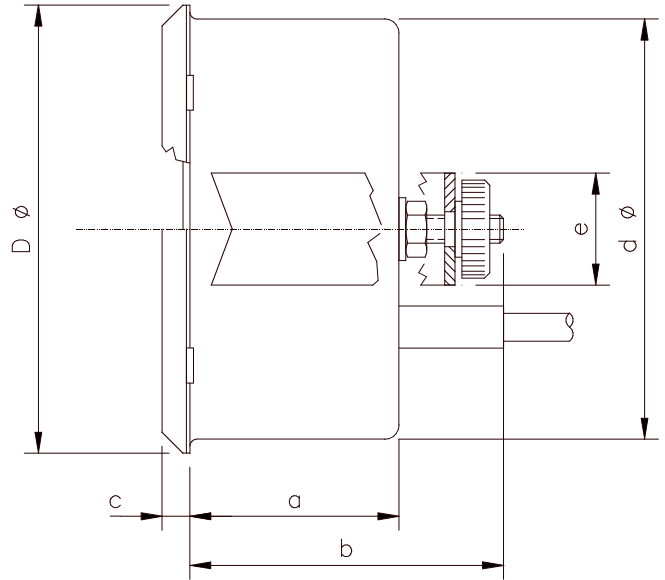

Ижевск (3412)26-03-58
Иркутск (395)279-98-46
Казань (843)206-01-48
Калининград (4012)72-03-81
Калуга (4842)92-23-67
Кемерово (3842)65-04-62
Киров (8332)68-02-04
Краснодар (861)203-40-90
Красноярск (391)204-63-61
Курск (4712)77-13-04
Липецк (4742)52-20-81

Магнитогорск (3519)55-03-13
Москва (495)268-04-70
Мурманск (8152)59-64-93
Набережные Челны (8552)20-53-41
Нижний Новгород (831)429-08-12
Новокузнецк (3843)20-46-81
Новосибирск (383)227-86-73
Омск (3812)21-46-40
Орел (4862)44-53-42
Оренбург (3532)37-68-04
Пенза (8412)22-31-16

Пермь (342)205-81-47
Ростов-на-Дону (863)308-18-15
Рязань (4912)46-61-64
Самара (846)206-03-16
Санкт-Петербург (812)309-46-40
Саратов (845)249-38-78
Севастополь (8692)22-31-93
Симферополь (3652)67-13-56
Смоленск (4812)29-41-54
Сочи (862)225-72-31
Ставрополь (8652)20-65-13

Сургут (3462)77-98-35
Тверь (4822)63-31-35
Томск (3822)98-41-53
Тула (4872)74-02-29
Тюмень (3452)66-21-18
Ульяновск (8422)24-23-59
Уфа (347)229-48-12
Хабаровск (4212)92-98-04
Челябинск (351)202-03-61
Череповец (8202)49-02-64
Ярославль (4852)69-52-93

Киргизия (996)312-96-26-47

Россия (495)268-04-70

Казахстан (772)734-952-31

<https://leitenberger.nt-rt.ru/> || bge@nt-rt.ru

02.01 Thermometer in Steel Sheet Case For Front Panel Mounting with U-clamp

Type	a	b	c	d	D	e
1052 KB	20	35	4	52	56	16
1060 KB	20	35	4	60	64	16
1080 KB	20	35	4	80	84	16
1100 KB	30	45	8	100	105	16
1100 KB	30	45	8	100	105	16

Case: Steel sheet corrosion protected
Mounting: Frontpanelmounting with u-clamp
Window: Glass, clear, temperature resistant up to 65°C
Frontring: NG 52, 60, 80 und 160 - chromed
NG 100 - bezel chomed
Measuring System: Double bourdon spring system, with bimetal compensation
Scale: White with black prints
Scale length: Approx 270 °
Graduation: 1°, 2°, 5°, 10° depending on range
Range: Between -80 ... +380 °C
Accuracy: ± 2% at 23°C ambient temperature
Pointer: Black
Capillary connection: Back
Protection: IP 54 according DIN EN 60529 / IEC 529

Options:

- customized dial, coloured scale
- accuracy ± 1%, ± 1,5%
- frontring in Stainless steel or black
- drag pointer (window ABS)
- ABS case
- back adjustment