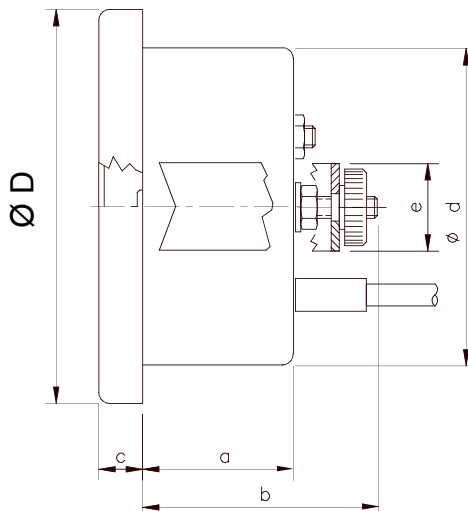

Киргизия (996)312-96-26-47

Россия (495)268-04-70

Казахстан (772)734-952-31

<https://leitenberger.nt-rt.ru/> || bge@nt-rt.ru

02.78

Thermometer in ABS-Case, Square Shape For Front Panel Mounting with U-clamp

Type	a	b	c	d	D	e
1072x72/60 KB/f	20	45	8	60	72	16
1096x96/60 KB/f	20	45	6	80	96	16

Case:	NG 72x72 ABS, black NG 96x96 steel sheet corrosion protected
Mounting:	Frontpanelmounting with u-clamp
Window:	NG 72x72 PMMA, clear, temperature. Resistant up to + 65°C NG 96x96 glass, clear, temperature Resistant up to + 65°C
Front frame:	NG 96x96 black
Measuring System:	single bourdon spring system without bimetal compensation
Scale:	White with black prints
Scale length:	Approx. 270 °
Graduation:	1°, 2°, 5°, 10° depending on range
Range:	Between -80 ... +380 °C
Accuracy:	± 2% at 23°C ambient temperature
Pointer:	Black
Capillary connection:	Back
Protection:	IP 54 according DIN EN 60529 / IEC 529
Options:	- customized dial, coloured scale - drag pointer - back adjustment