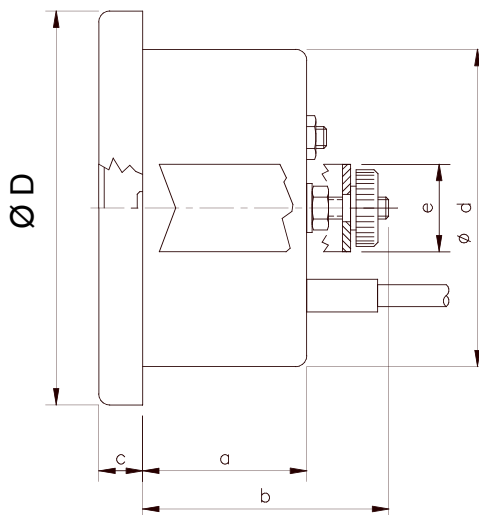

Киргизия (996)312-96-26-47

Россия (495)268-04-70

Казахстан (772)734-952-31

<https://leitenberger.nt-rt.ru/> || bge@nt-rt.ru

02.07

Thermometer in ABS-Case, Square Shape For Front Panel Mounting with U-clamp

Type	a	b	c	d	D	e
1072x72/60 KB/f	30	45	8	60	72	16
1096x96/60 KB/f	30	45	6	80	96	16

- Case: NG 72x72 ABS, black
 NG 96x96 steel sheet corrosion protected
- Mounting: Frontpanelmounting with u-clamp
- Window: NG 72x72 PMMA, clear, temperature. Resistant up to + 65°C
 NG 96x96 glass, clear, temperature Resistant up to + 65°C
- Front frame: NG 96x96 black
- Measuring System: Double bourdon spring system with bi-metal compensation
- Scale: White with black prints
- Scale length: Approx. 270 [°]
- Graduation: 1°, 2°, 5°, 10° depending on range
- Range: Between -80 ... +380 °C
- Accuracy: ± 2% at 23°C ambient temperature
- Pointer: Black
- Capillary connection: Back
- Protection: IP 54 according DIN EN 60529 / IEC 529
- Options:
- customized dial, coloured scale
 - accuracy ±1%, ±1,5%
 - drag pointer
 - back adjustment