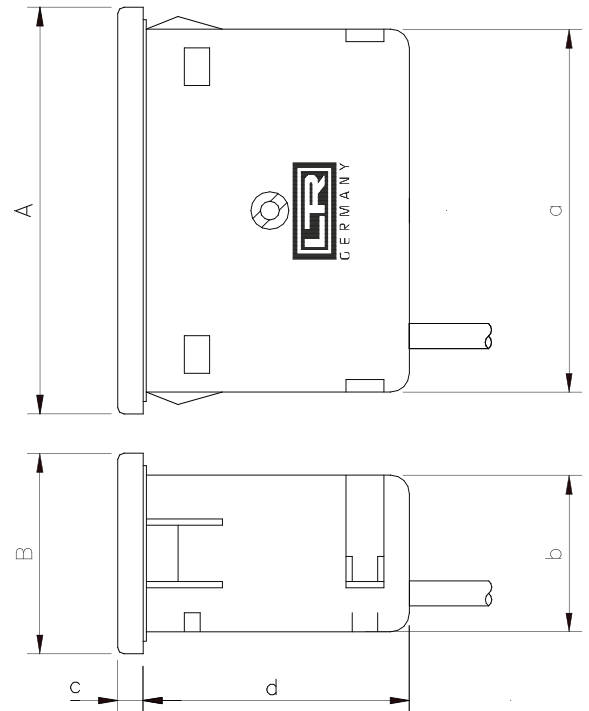

## 02.00, 2006440040\_LR-WSO Thermometer / Rectangle With Integrated Spring Clips

Type	a	b	c	d	A	B
1025x58	58	25	4	42	65	32

- Case: ABS black or white, resistant up to +80°C  
 Mounting: Frontpanelmounting with integrated spring clips  
 Window: ABS, clear, resistant up to + 65°C  
 Measuring System: Single bourdon spring system without bimetal compensation with back adjustment  
 Scale: White with black letters  
 Graduation: 1°, 2°, 5°, 10° depending on range  
 Range: Between -80 ... +380°C  
 Accuracy: ± 3% at 23°C ambient temperature  
 Capillary Connection: Back  
 Protection: IP 54 according DIN EN 60529 / IEC 529
- Options:
- customized dial
  - coloured scale
  - mounting adapter 74 x 32 mm
  - u-clamp
  - bimetal compensation