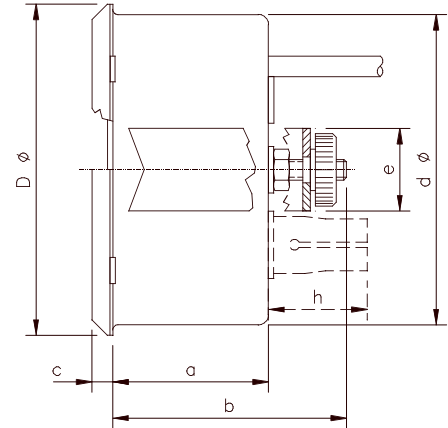

Type	a	b	c	d	D	e	h
1052 KB/ex	30	50	4	52	56	16	20
1060 KB/ex	30	50	4	60	64	16	20

Case:	Steel sheet corrosion protected
Mounting:	Front panel mounting with u-clamp
Window:	Glass, clear, temperature resistant up to + 65°C
Frontring:	Chromed
Measuring System:	Single bourdon spring system, without bimetal compensation
Dial:	Black - with white prints
Scale length:	approx. 240 <°
Scale graduation:	1°, 2°, 5°, 10° depending on range
Range:	Between -80 ... +380 °C
Accuracy:	± 2% at +23 °C ambient temperature
Pointer:	White
Capillary connection:	Back
Lamp socket:	For bulb 12 / 24 V DC
Protection:	IP 54 according DIN EN 60529 / IEC 529