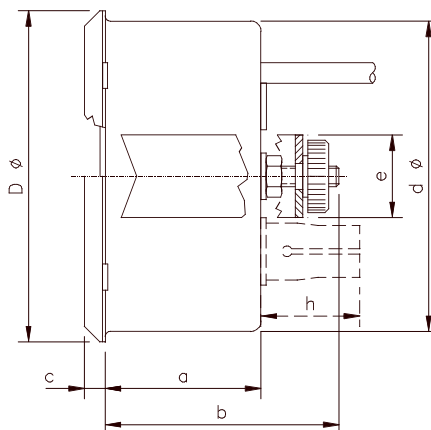

### Automotive Thermometer in Steel-Case For Panel Mounting with U-Clamp + Lighting

Type	a	b	c	d	D	e	h
1052 KB/LF	30	50	4	52	56	16	20
1060 KB/LF	30	50	4	60	64	16	20

Case: Steel sheet corrosion protected  
 Mounting: Front panel mounting with u-clamp  
 Window: Glass, clear, temperature resistant up to + 65°C  
 Frontring: Chromed  
 Measuring System: Single bourdon spring system, without bimetal compensation  
 Dial: Black - with white prints  
 Scale length: approx. 270 <sup>°</sup>  
 Scale graduation: 1°, 2°, 5°, 10° depending on range  
 Range: Between -80 ... +380 °C  
 Accuracy: ± 2% at +23 °C ambient temperature  
 Pointer: White  
 Capillary connection: Back  
 Lamp socket: For bulb 12/24 V DC  
 Protection: IP 54 according DIN EN 60529 / IEC 529