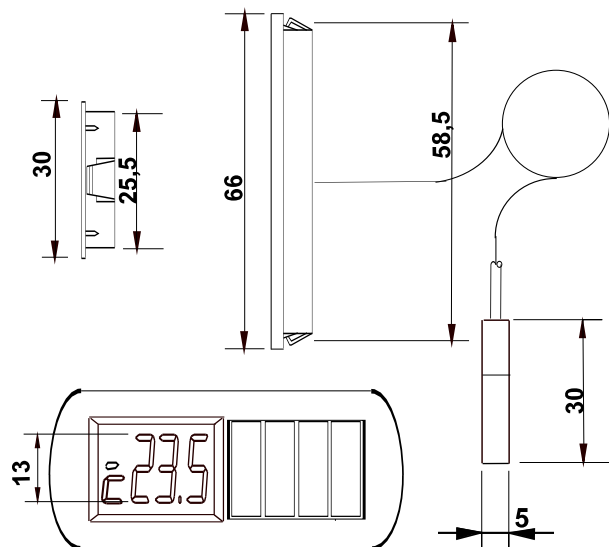

### Тип: LTS 58

Solarpowered LCD Thermometer with integrated spring clips for front panel mounting  
 Dimension 59,5 x 26

- Display: 3 (+/- digits)
- Display size: 13 mm
- Range: -50...+80 °C
- Resolution: 0,1 °C
- Accuracy: ± 1% (-20...+80 °C)
- Measuring cycle: 10 sec.
- Power supply: Solar powered
- Illumination: > 100 Lux
- Protection: IP 68 acc. to DIN EN 60529 / IEC 529