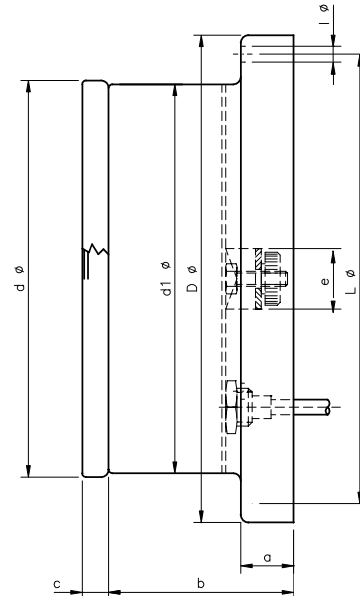

Ижевск (3412)26-03-58
Иркутск (395)279-98-46
Казань (843)206-01-48
Калининград (4012)72-03-81
Калуга (4842)92-23-67
Кемерово (3842)65-04-62
Киров (8332)68-02-04
Краснодар (861)203-40-90
Красноярск (391)204-63-61
Курск (4712)77-13-04
Липецк (4742)52-20-81

Магнитогорск (3519)55-03-13
Москва (495)268-04-70
Мурманск (8152)59-64-93
Набережные Челны (8552)20-53-41
Нижний Новгород (831)429-08-12
Новокузнецк (3843)20-46-81
Новосибирск (383)227-86-73
Омск (3812)21-46-40
Орел (4862)44-53-42
Оренбург (3532)37-68-04
Пенза (8412)22-31-16

Пермь (342)205-81-47
Ростов-на-Дону (863)308-18-15
Рязань (4912)46-61-64
Самара (846)206-03-16
Санкт-Петербург (812)309-46-40
Саратов (845)249-38-78
Севастополь (8692)22-31-93
Симферополь (3652)67-13-56
Смоленск (4812)29-41-54
Сочи (862)225-72-31
Ставрополь (8652)20-65-13

Сургут (3462)77-98-35
Тверь (4822)63-31-35
Томск (3822)98-41-53
Тула (4872)74-02-29
Тюмень (3452)66-21-18
Ульяновск (8422)24-23-59
Уфа (347)229-48-12
Хабаровск (4212)92-98-04
Челябинск (351)202-03-61
Череповец (8202)49-02-64
Ярославль (4852)69-52-93

Киргизия (996)312-96-26-47

Россия (495)268-04-70

Казахстан (772)734-952-31

<https://leitenberger.nt-rt.ru/> || bge@nt-rt.ru

02.43 Thermometer In Inox-Case For Surface Mounting With Back Flange

Type	a	b	c	d	d1	e	D	I	L
1100 HBR/V	14	50	7	105	102	16	128	4,2	116

Case: Stainless Steel
Mounting: Surface Mounting with Back flange
Window: Makrolon, clear, temperature resistant up to + 65°C
Back flange: Stainless Steel
Measuring System: Double bourdon spring system, with bimetal compensation
Dial: White with black prints
Scale length: approx. 270 °
Scale graduation: 1°, 2°, 5°, 10° depending on range
Range: Between -80 ... +380 °C
Accuracy: ± 2% at +23 °C ambient temperature
Pointer: Black
Capillary connection: Back
Protection: IP 65 according DIN EN 60529 / IEC 529

Options:

- customized dial, coloured scale
- Accuracy ± 1%, ± 1,5%
- drag pointer
- back adjustment
- glycerin filling
- NG 100 window of glass
- capillary bottom connection