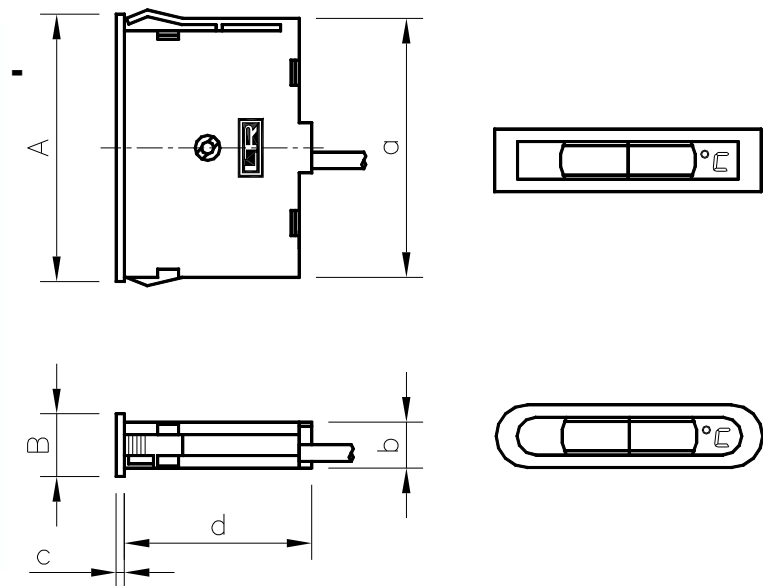

Ижевск (3412)26-03-58
Иркутск (395)279-98-46
Казань (843)206-01-48
Калининград (4012)72-03-81
Калуга (4842)92-23-67
Кемерово (3842)65-04-62
Киров (8332)68-02-04
Краснодар (861)203-40-90
Красноярск (391)204-63-61
Курск (4712)77-13-04
Липецк (4742)52-20-81

Магнитогорск (3519)55-03-13
Москва (495)268-04-70
Мурманск (8152)59-64-93
Набережные Челны (8552)20-53-41
Нижний Новгород (831)429-08-12
Новокузнецк (3843)20-46-81
Новосибирск (383)227-86-73
Омск (3812)21-46-40
Орел (4862)44-53-42
Оренбург (3532)37-68-04
Пенза (8412)22-31-16

Пермь (342)205-81-47
Ростов-на-Дону (863)308-18-15
Рязань (4912)46-61-64
Самара (846)206-03-16
Санкт-Петербург (812)309-46-40
Саратов (845)249-38-78
Севастополь (8692)22-31-93
Симферополь (3652)67-13-56
Смоленск (4812)29-41-54
Сочи (862)225-72-31
Ставрополь (8652)20-65-13

Сургут (3462)77-98-35
Тверь (4822)63-31-35
Томск (3822)98-41-53
Тула (4872)74-02-29
Тюмень (3452)66-21-18
Ульяновск (8422)24-23-59
Уфа (347)229-48-12
Хабаровск (4212)92-98-04
Челябинск (351)202-03-61
Череповец (8202)49-02-64
Ярославль (4852)69-52-93

Киргизия (996)312-96-26-47

Россия (495)268-04-70

Казахстан (772)734-952-31

<https://leitenberger.nt-rt.ru/> || bge@nt-rt.ru

02.00 and Thermometer Rectangle / Oval With Integrated Spring Clips 2002540040_LR-WS

Type	a	b	c	d	A	B
1011x64 - oval	62	12	2	44	64	14
1011x64 - rectangle	62	12	2	44	64	14
1011x70 - oval	62	12	2	44	70	14
1011x70 - rectangle	62	12	2	44	70	14

- Case: ABS black or white, resistant up to +80°C
- Mounting: Frontpanelmounting with integrated spring clips
- Window: ABS, clear, resistant up to + 65°C
- Measuring System: Single bourdon spring system without bi-metal compensation with back adjustment
- Scale: White with black letters
- Graduation: 1°, 2°, 5°, 10° depending on range
- Range: Between -80 ... +380 °C
- Accuracy: ± 3% at 23°C ambient temperature
- Capillary connection: Back
- Protection: IP 54 according DIN EN 60529 / IEC 529
- Options:
  - coloured scale
  - front in rectangle shape